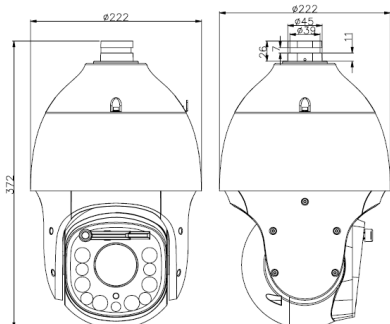

Dimensions

Camera	
Image Sensor	1/1.8" CMOS
Signal System	PAL/NTSC
Minimum Illumination	Color: 0.0004 Lux @(F1.6,AGC ON) Black&White:0.0001Lux @(F1.6,AGC ON) 0 Lux with IR
White Balance	Auto/ ATW/ Manual/Sunny/natural/warm/fluorescent/ incandescent/lock white balance
BLC	Y
HLC	Y
Smart Defog	Y
WDR	140dB
Digital Noise Reduction	3D DNR
Exposure Mode	Auto/ Manual/Iris First/ Shutter First
Shutter Time	1/1s ~ 1/100000s
Day& Night	IR Cut Filter with Auto Switch
Optical Zoom	44x
Digital Zoom	16x
Privacy Masking	24 Privacy Mask Programmable; Optional Multiple Colors
Auto Focus	Auto/ Semi-automatic/ Manual
OSD	Size:16×16, 32×32, 24×24, 48×48, 64×64,96×96 Letters, Week, Date, Time, Total 5 Regions ,PTZ Angle Superposition
Lens	
Focal Length	6-264mm, 44x
Zoom Speed	Approx. 5s(Optical Wide-Tele)
Angle of View	61.2°(w)~2°(t)
Minimum Working Distance	1-1.5m(Wide-Tele)
Aperture Range	F1.5 ~ F4.8
Pan & Tilt	
Pan Range	360°endless
Pan Speed	Pan Manual Speed: 0.1°~240°/s Pan Preset Speed: 240°/s stepless
Preset Accuracy	±0.2°
Tilt Range	-16°~90° (Auto Flip)
Tilt Speed	Tilt Manual Speed: 0.1°~240°/s Tilt Preset Speed: 240°/s
3D Position	Y
Number of Preset	500
Scan	8
Cruise	16, up to 32 Presets per Cruise
Pattern	8, Each One With 600s Memory or 300 Orders
Power loss recovery	Y
Guard Action	Preset/ Cruise/ Pattern/ Scan
PTZ Position Display	Y
Freeze Frame	Y
RS-485 Protocols	PTZ_PELCO_D , PTZ_PELCO_P , PTZ_TC615_P , DOME_PELCO_D , DOME_PELCO_P , DOME_PLUS
Infrared	
IR Irradiation Distance	400m
IR Irradiation Angle	Adjustable by Zoom
Interface	
Audio Input	1-ch Line in Interface Line Input 2-2.4V[p-p]; Output Impedance 1KΩ, ±10%
Audio Output	1-ch, Line level, Impedance: 600Ω, Built-in speaker optional
Ethernet	1-ch RJ45 10M/ 100M
Alarm Input	8-ch
Alarm Output	2-ch
On-board Storage	MicroSD Card Slot, up to 128GB
BNC	1.0Vp-p / 75Ω, NTSC (or PAL) Composite
RS-485	Y
RESET	Y
Extension	N/A
Network	
Max.Image Resolution	1920×1080
Main Stream	1920×1080@50/60fps;1280×960@50/60fps;1280×720@50/60fps 640×480@50/60fps;704×576@50/60fps
Sub Stream	704×576@25/30fps;704×480@25/30fps;704×288@25/30fps;704×240@25/30fps;352× 240@25/30fps;352×288@25/30fps;
Third Stream	1920×1080@25/30fps;1280×720@25/30fps;640×480@25/30fps;704×576@25/30fps; 704×480@25/30fps;704×288@25/30fps;704×240@25/30fps;352×240@25/30fps; 352×288@25/30fps;
Image Compression	S+265/H.265/H.264 High Profile/MJPEG
ROI Encoding	7 Dynamic Areas for Both Main and Sub Stream
Audio Compression	G711A/G711U/ADPCM/AAC
Protocols	TCP/UDP/HTTP/MULTICAST/UPnP/DHCP/PPPoE/DDNS/FTP/NTP/RTSP/SNMP/SMTP
Remote Connection	10 Users Access at the Same Time
IP Address	Support static, dynamic IP address, Customized MTU , Customized Network card
System Compatibility	ONVIF (Profile S), SDK,P2P