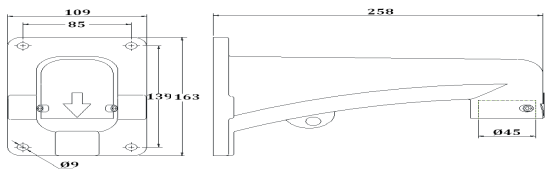

TC-NH6244ISA-G

H.265 2MP 44x Super Starlight AEW IR PTZ

Tiandy