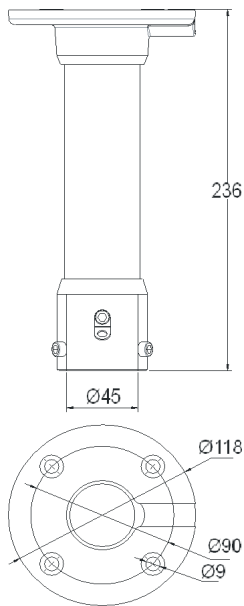

TC-NH6244ISA-G

H.265 2MP 44x Super Starlight AEW IR PTZ

Tiandy

Advance	
Autotracking Early Warning(AEW)	Keep tracking the target that activates alarming, and enable the speaker to warn, even open the green laser for frightening
Video Analytics(IVA)	Tripwire/Double Tripwire/Perimeter/Object Abandon/Object Lost/Running/Loitering/Parking/Early Warning/Crowd/Audio Abnormal Detection/Video Abnormal Detection/Face Detection/People Counting/On duty Detection/Auto tracking/Parking Detection/Safety Helmet Detection
Smart-tracking	By Manual/ Panorama/Tripwire/ Perimeter/Early warning trigger
Intelligent Alarm	Motion Detection, Mask Alarm, Harsh Voice Alarm, Video Lost Alarm ,Cable disconnected , IP Conflict , Unauthorized Access , Disk full, disk read and write error, MAC address conflict, FTP server exception
General	
Language	English,Spanish,Korean,Italian,Turkish,Thai,Russian,Traditional Chinese,Simplified Chinese,Polish,French
Operating Conditions	-40°C-70°C, 0--95% RHG
Power Supply	AC24V 3A
Power Consumption	40W MAX
Circuit Protection	TVS 6000V, Lightning/ Surge 4000V Protection
Impact Protection	IP66
IR LEDs	8pcs
White LEDS	2pcs
Wiper	Y
Dimensions	372mmx222mmx222mm
Weight	5.45KG (IP PTZ Only), 8.15KG (with Packing Box)

* The latest product information / specification can be found at <http://en.tiandy.com/>